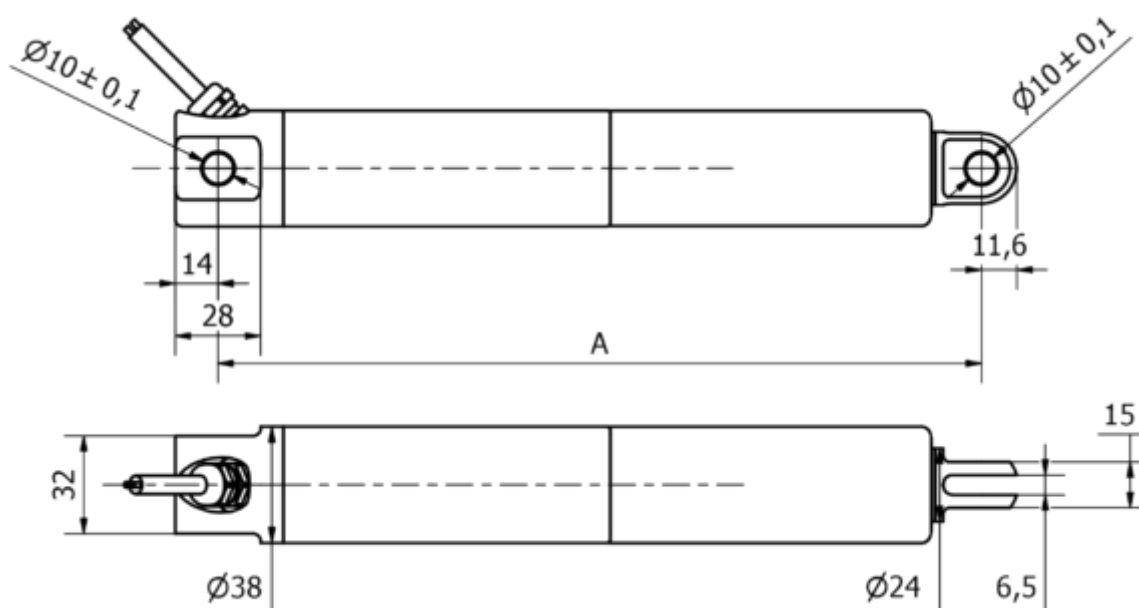

Data Sheet

Article number: 8A38220008003LCNLSN0

Description: KLEEl ine38, 200mm, 800N, 8 mm/s, Aluminium black RAL9005, IP66
24 VDC, 3 m. cable, Limit Switch, Clevis

Measures

A	= 200 + slaglængde/stroke
Cable length	= 3 m
Load speed mm/s	= 8 mm/s
Option	= Limit switch
Stroke (mm)	= 200
Voltage	= 24 V